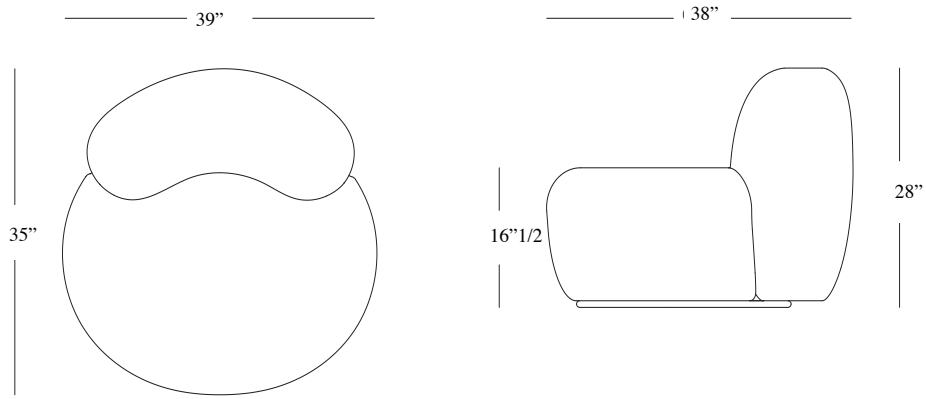

Dimensions

Cod. BZ100