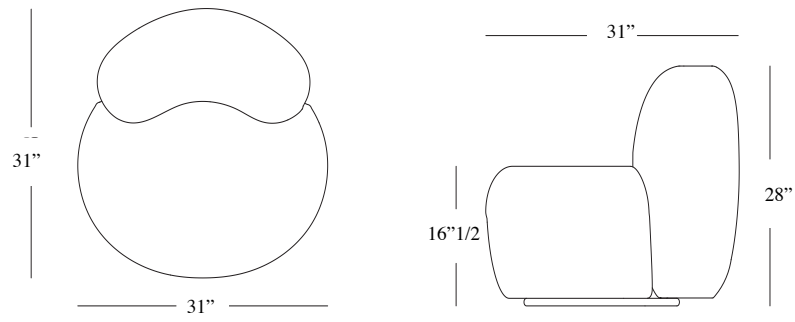

Dimensions

Cod. BZ100

Cod. BZ80