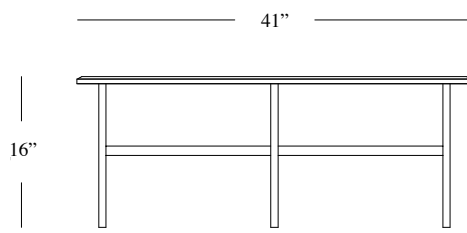

Dimensions

Cod. BOOKI