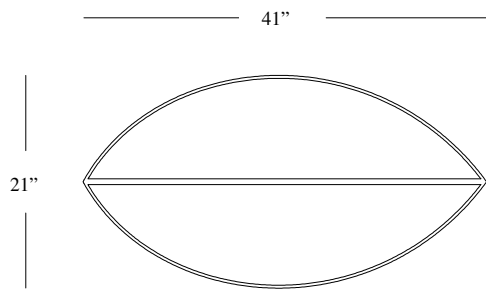

Dimensions

Cod. BOOKI