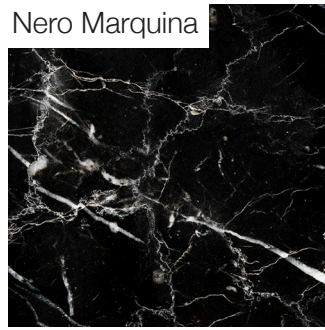

Dimensions

Cod. BOOKI

Cod. BOOKII

Standard Marble Finishes

Carrara CD

Arabescato Orobico

Nero Marquina

Dark Emperador

Travertino Filled

Travertino Open Pore

Premium Marble Finishes

Verde Alpi

Calacatta

Rosso Levanto

Metal Lacquered

Off White