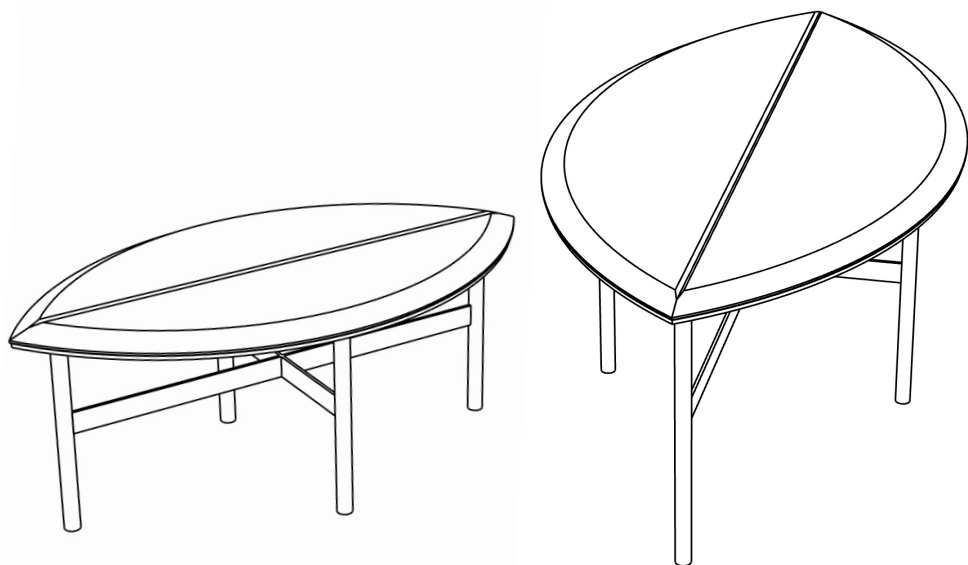

Book 1&2

Coffee Tables

Book 1&2 Coffee Tables

Finishes

Metal Lacquered

Off White
Cenere
Jet Black
Blue Cenere

Standard Marble Finishes

Carrara CD
Arabescato Orobico
Nero Marquina
Dark Emperador
Travertino Filled
Travertino Open Pore

Premium Marble Finishes

Verde Alpi
Calacatta
Rosso Levanto

Book 2: 72x38x30 cm
Book 1: 105x55x40 cm

28"x 15"x 12"H
41"x 21"x 16"H

POSSIBLE CUSTOMISATION

Width
Depth
Height

Any RAL metal finishes

Any Marble to be sourced

Welded steel structure supporting 20mm stone with book-matching effect. Detail chamfer around each piece and between pieces of stone. Stone is glued to metal structure. Adjustable feet to ensure stability. Comes assembled.