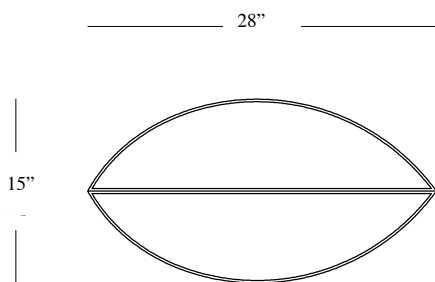

Cod. BOOKII