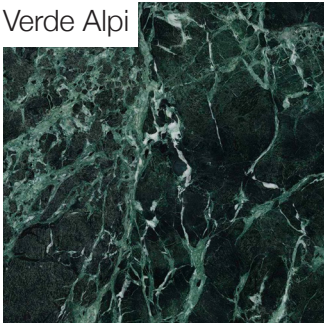

Travertino Filled

Travertino Open Pore

Premium Marble Finishes

Verde Alpi

Calacatta

Rosso Levanto

Metal Lacquered

Off White

Cenere

Jet Black

Blue Cenere