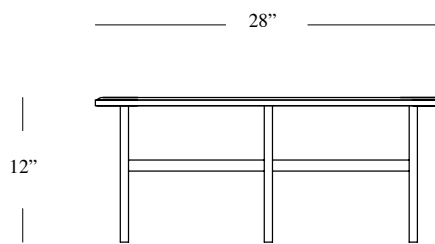

Cod. BOOKII