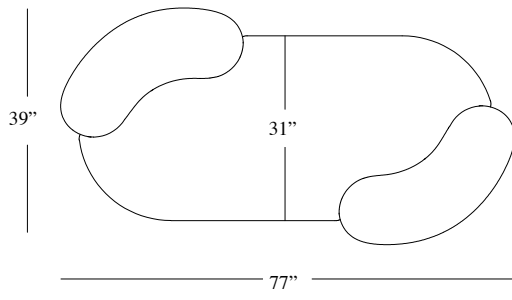

196x100x72 H cm seat height 42 cm

77"x 39"x 28"H Seat height 16"1/2

POSSIBLE CUSTOMISATION

Back and Seat Height
Width
Depth

Any RAL for the wood

Intricate plywood structure with elasticated webbing supporting several layers of non-deformable foam. Lined and upholstered in any of our range of fabrics or customers own material. Continuous painted wood base with felt glides. Upholstery non-removable. Comes assembled.

Dimensions

Cod. CPT

Metallic Effect: Satin / Polished

Aluminium

Brass

Bronze

Champagne

Wood Lacquered