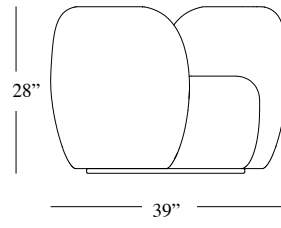

196x100x72 H cm seat height 42 cm

77"x 39"x 28"H Seat height 16"1/2

POSSIBLE CUSTOMISATION

Back and Seat Height
Width
Depth

Any RAL for the wood

Intricate plywood structure with elasticated webbing supporting several layers of non-deformable foam. Lined and upholstered in any of our range of fabrics or customers own material. Continuous painted wood base with felt glides. Upholstery non-removable. Comes assembled.

Dimensions

Cod. CPT

Metallic Effect: Satin / Polished

Aluminium

Brass

Bronze

Champagne

Wood Lacquered