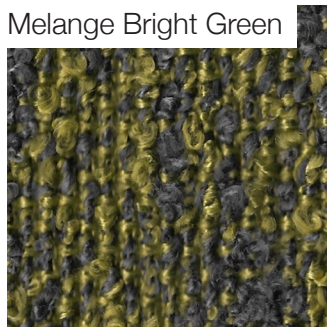

Nativo

Alto White

Pickled Bean

Old Copper

Sand

Gunsmoke

Blue Mirage

Metal Green

Lime Green

Soft Bouclé

Alabaster

Olive Haze

Millbroke

Redwood

Cedar

River Bed

Green Kelp

Panama

Panama White

Panama Clay

Panama Green

Panama Blue

Bouclé Melange

Melange White

Melange Dove Gray

Melange Bright Green

Melange Blue

Upholstery Special Collection

Leather

Soul White

Lamb GR

Clay