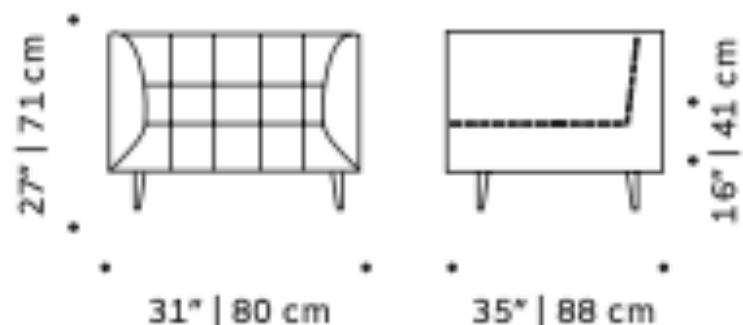

Wood legs:

- Solid Wood base
- Metal foot detail (on demand)

DUST
armchair