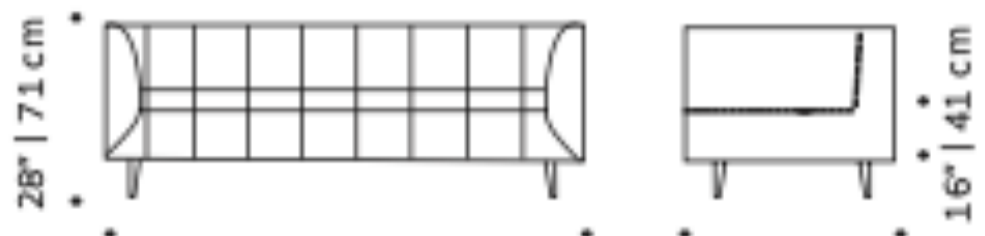

DUST couch

63" | 160 cm

78" | 200 cm

86" | 220 cm