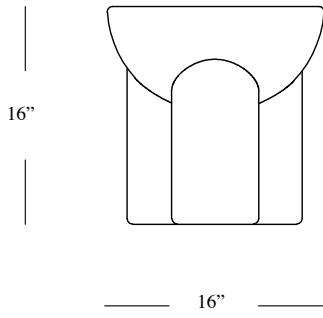

Dimensions

Cod. DOUGLAS