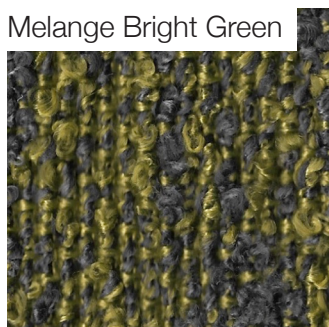

Limed Oak

Cutty Shark

Pale Indigo

Orange

Cocò

Desert Storm

Quill Grey

Friar Grey

Blue Mirage

Metal Green

Lime Green

Soft Bouclé

Alabaster

Olive Haze

Millbroke

Redwood

Cedar

River Bed

Green Kelp

Panama

Panama White

Panama Clay

Panama Green

Panama Blue

Bouclé Melange

Melange White

Melange Dove Gray

Melange Bright Green

Melange Blue

Upholstery Special Collection

Leather

Soul White