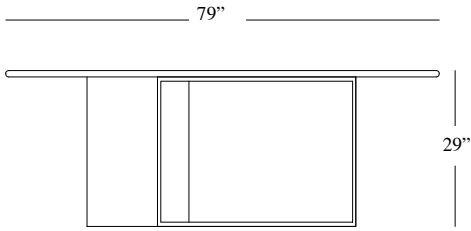

Cod. HRSD200