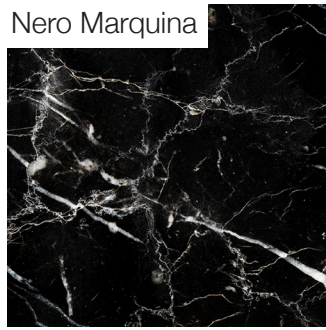

Standard Marble Finishes

---

Carrara CD

Arabescato Orobico

Nero Marquina

Dark Emperador

Travertino Filled

Travertino Open Pore

---

Premium Marble Finishes

---

Verde Alpi

Calacatta

Rosso Levanto

---

Metal: Satin / Polished