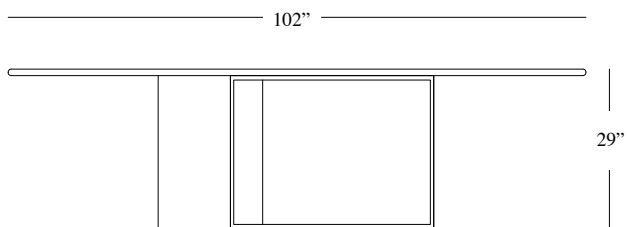

Cod. HRSD260