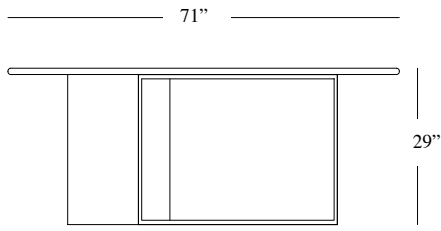

Dimensions

Cod. HRSD180