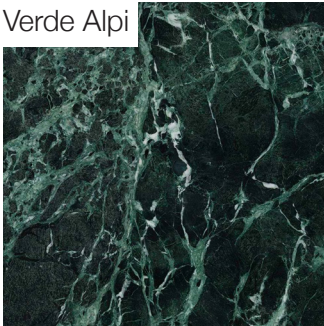

Standard Marble Finishes

---

Carrara CD

Arabescato Orobico

Nero Marquina

Dark Emperador

Travertino Filled

Travertino Open Pore

---

Premium Marble Finishes

---

Verde Alpi

Calacatta

Rosso Levanto

---

Metal: Satin / Polished