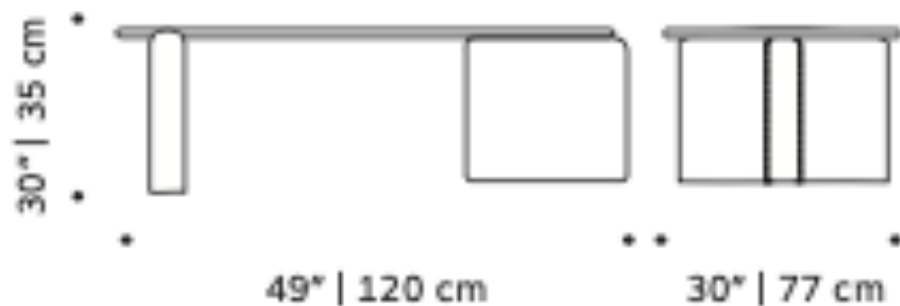

JEAN COFFEE TABLE

The JEAN COFFEE TABLE is an Oval Coffee in a combination of natural stones finishes. Handmade with solid stones base. Available in different materials, finishes and combinations.

Size: 49" W x 30"D x 30" H