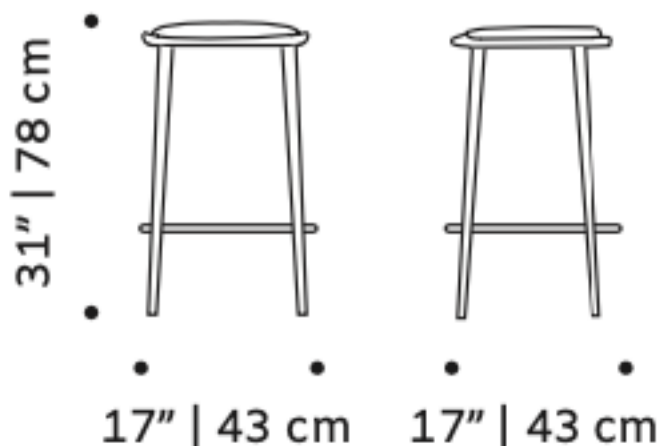

Metal:

- Solid Wood base