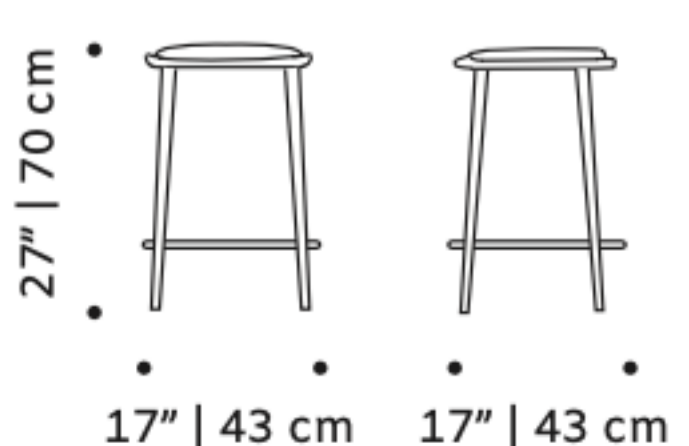

Metal:

- Solid Wood base