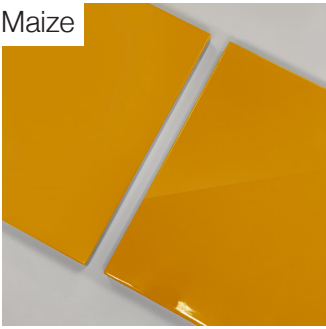

Lacquered

Maize