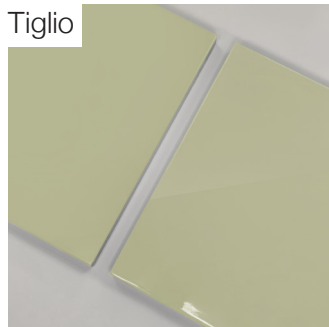

Lacquered

Tiglio

Colour samples are an indication only and do not replace the use of real samples when ordering, since it is impossible to guarantee a screen reproduction identical to the original.