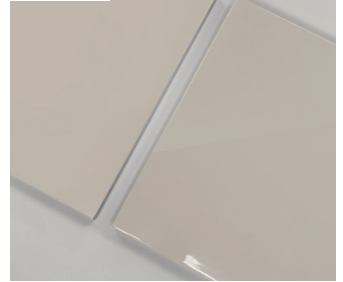

Lacquered

Tortora

Colour samples are an indication only and do not replace the use of real samples when ordering, since it is impossible to guarantee a screen reproduction identical to the original.