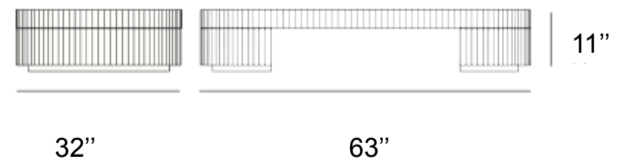

// as pictured

Top - Taupe lacquered wood

Base - Cloud Mar di Giava Lime tiles