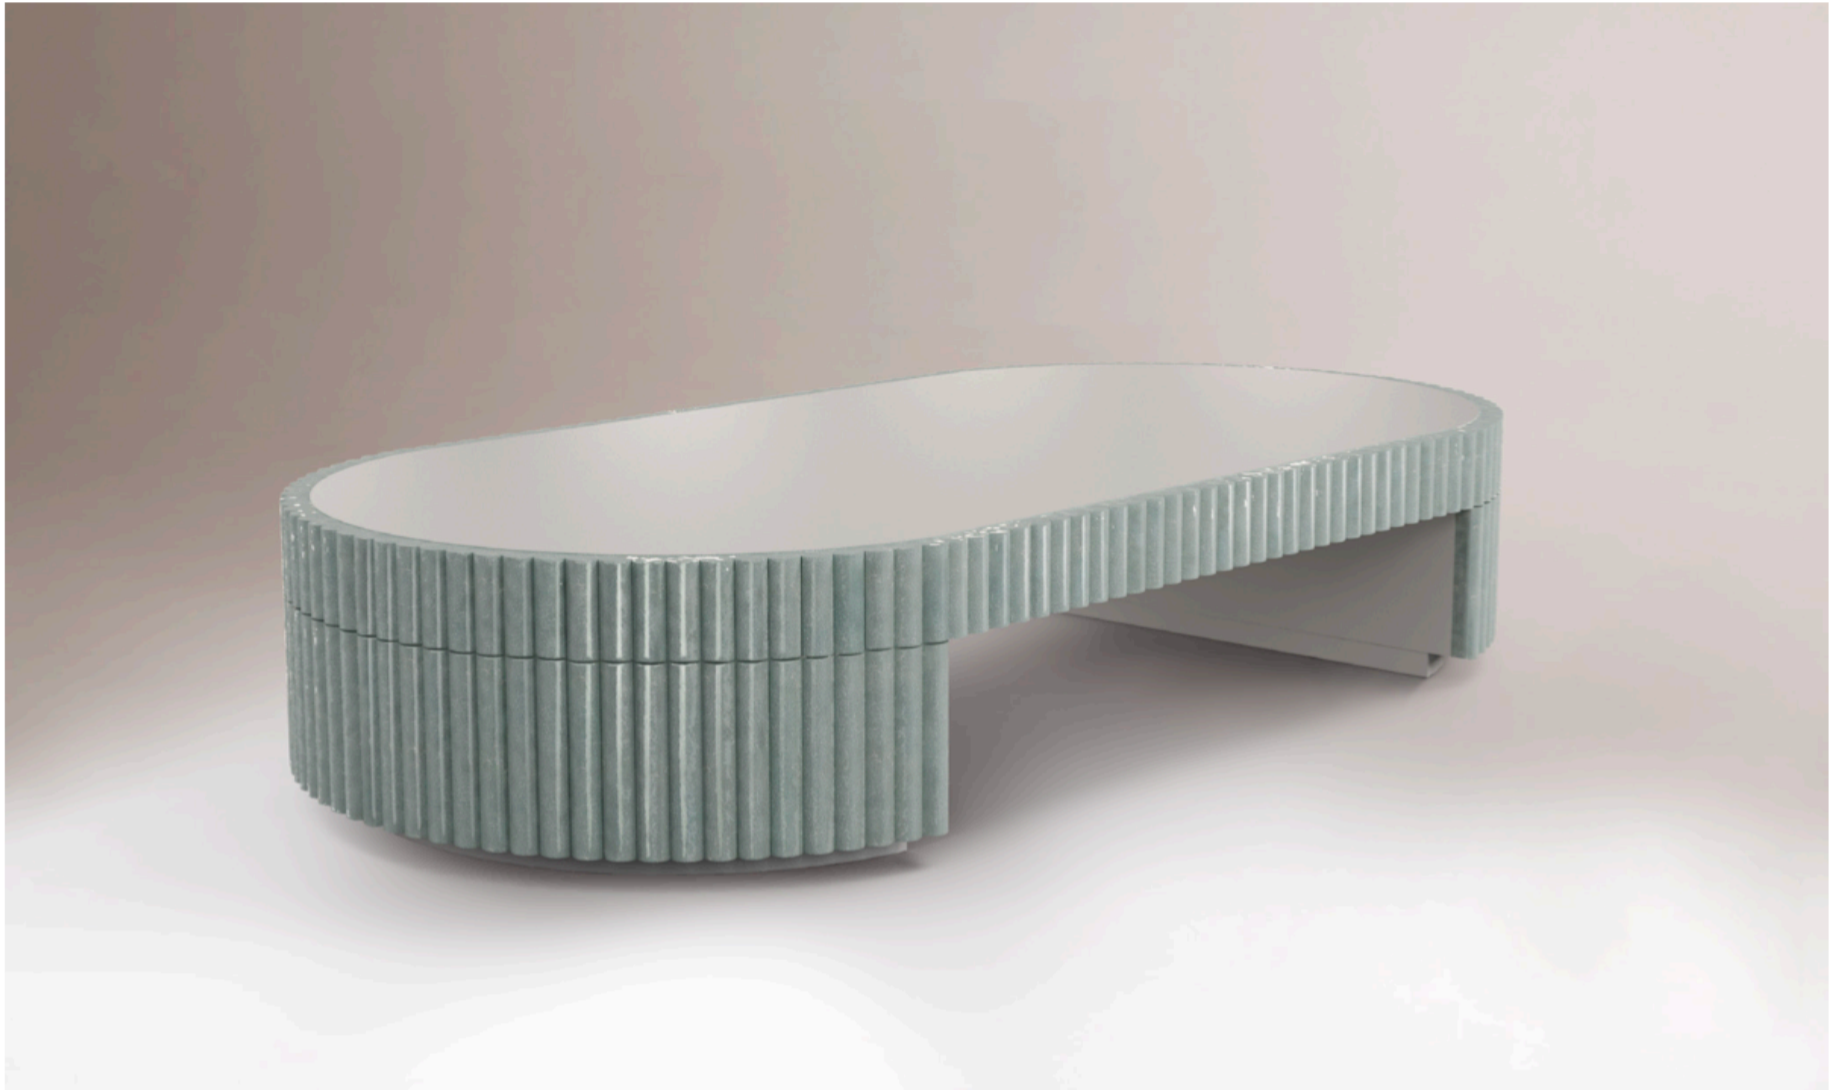

MB

COLLECTION

NOUVELLE VAGUE

COFFEE TABLE

Exceptional in its craftwork, Nouvelle Vague is a center table that rejects traditional conventions in favor of experimentation. Round ceramic handmade pieces, painted in a unique crackle glaze are placed around a lacquered center top, creating a sense of movement that evokes the motion of the waves.

Top	Lacquered wood
Structure	Mar di Giava ceramic tiles

// as pictured

Top - Taupe lacquered wood

Base - Cloud Mar di Giava Lime tiles

MB

COLLECTION

LACQUERS FOR TOP

TILES FOR STRUCTURE