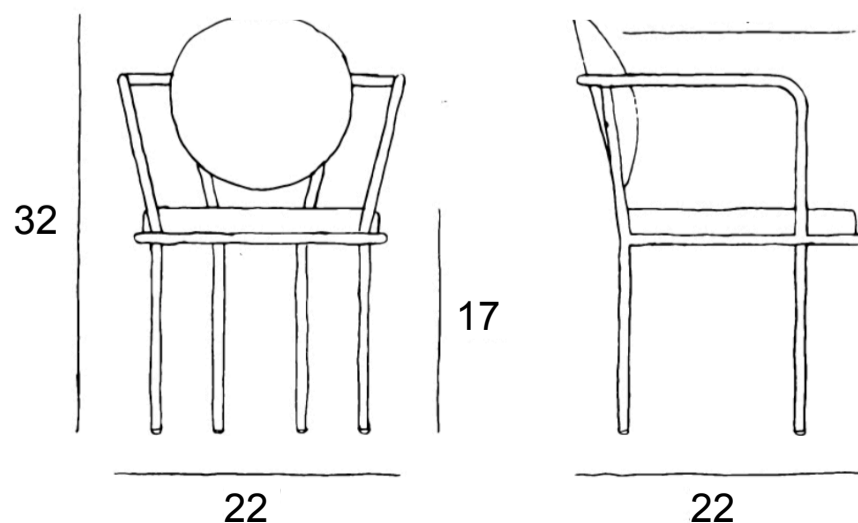

H 32" / W 22" / D 18".

Material: Powder coated steel and upholstery on wooden frame.

**Upholstery:**

- Velvet Fabric
- Leather

**Metal:**

- Black base

MB

COLLECTION