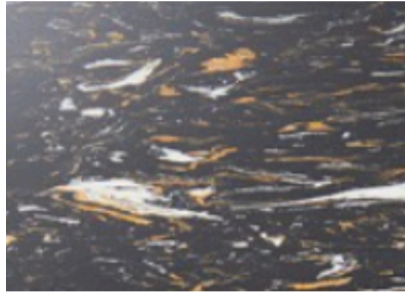

MB

COLLECTION

Composite top

Black

Material Base