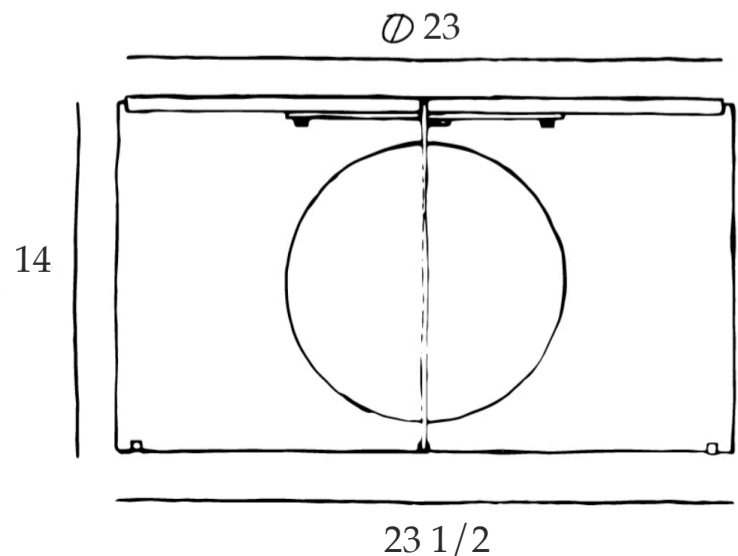

Metal Finishes:

- Base in coated stainless steel Chrome
- Base in coated stainless steel Gold