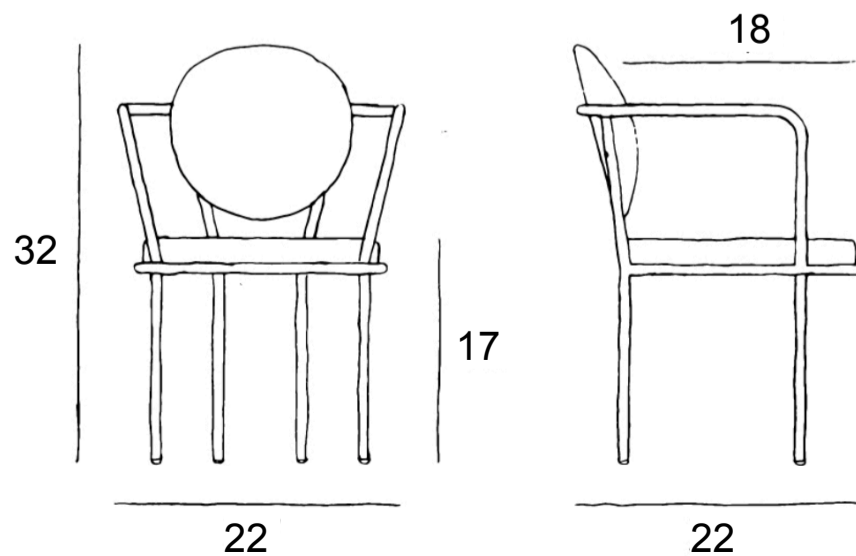

H 32" / W 22" / D 18".

Material: Powder coated steel and upholstery on wooden frame.

**Upholstery:**

- Velvet Fabric
- Leather

**Metal:**

- Colored base