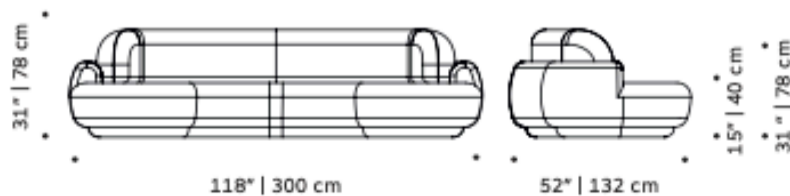

Metal:

- Solid Wood bas

NAKED 300CM