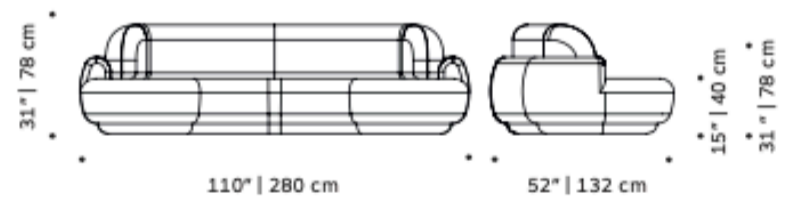

Available in 3 sizes:

Small: 95" W x 52"D x 31" H Seat height 15"

Medium: 110" W x 52"D x 31" H Seat height 15"

Large: 118" W x 52"D x 31" H Seat height 15"

*Wood finish and upholstery can be fully customized

*COM Available: Small Sofa: 12.5 Yards, Medium Sofa: 13.5 Yards, Large Sofa: 14.5 Yards

DIMENSIONS

NAKED 240CM

NAKED 280CM

Upholstery:

- Velvet Fabric
- Boucle Fabric
- COM

Metal:

- Solid Wood bas