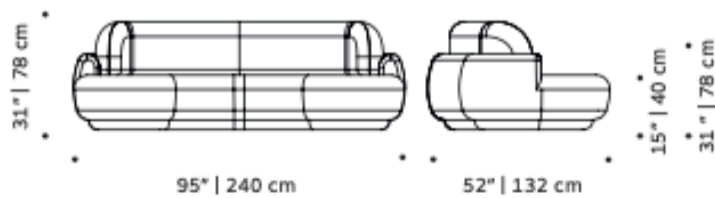

Available in 3 sizes:

Small: 95" W x 52"D x 31" H Seat height 15"

Medium: 110" W x 52"D x 31" H Seat height 15"

Large: 118" W x 52"D x 31" H Seat height 15"

*Wood finish and upholstery can be fully customized

*COM Available: Small Sofa: 12.5 Yards, Medium Sofa: 13.5 Yards, Large Sofa: 14.5 Yards

DIMENSIONS

NAKED 240CM

NAKED 280CM

Upholstery:

- Velvet Fabric
- Boucle Fabric
- COM

Metal:

- Solid Wood bas