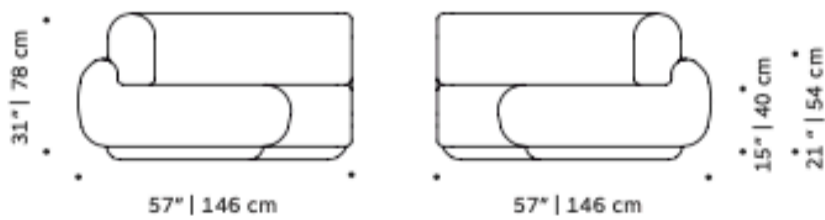

NAKED CORNER
modular couch