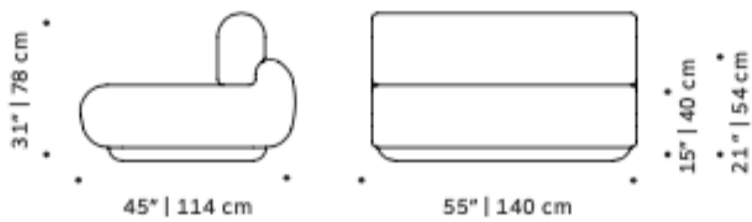

NAKED SECTIONAL SOFA 3 PIECE CURVED 122" W x 130"D x 31" H x 93.5"L - Seat height 15"

NAKED SECTIONAL SOFA 4 PIECE : 130" W x 178"D x 31" H - Seat height 15"

*Wood finish and upholstery can be fully customized

*COM Available: SINGLE: 10 yards - 2 PIECE: 15.5 yards - 2 PIECE LONG: 16.5 yards - 3 PIECE: 26 yards - 4 PIECE: 32 yards

NAKED SOFA SINGLE

NAKED SECTIONAL SOFA 2 PIECE

NAKED SECTIONAL SOFA 3 PIECE

NAKED SECTIONAL SOFA 4 PIECE

MB

COLLECTION

upholstery

base

DIMENSIONS

NAKED SIDE
W/165CM
modular couch

NAKED SIDE
W/185CM
modular couch

NAKED MIDDLE
modular couch