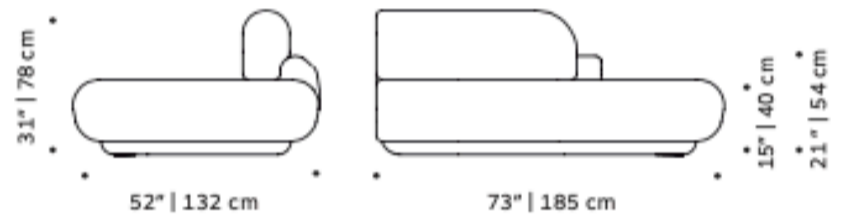

MB

COLLECTION

upholstery

base

DIMENSIONS

NAKED SIDE
W/165CM
modular couch

NAKED SIDE
W/185CM
modular couch

NAKED MIDDLE
modular couch