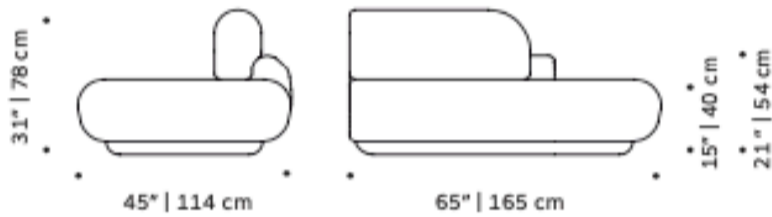

*COM Available: SINGLE: 10 yards - 2 PIECE: 15.5 yards - 2 PIECE LONG: 16.5 yards - 3 PIECE: 26 yards - 4 PIECE: 32 yards

NAKED SOFA SINGLE

NAKED SECTIONAL SOFA 2 PIECE

NAKED SECTIONAL SOFA 3 PIECE

NAKED SECTIONAL SOFA 4 PIECE

MB

COLLECTION

upholstery

base

DIMENSIONS

NAKED SIDE
W/165CM
modular couch

NAKED SIDE
W/185CM
modular couch

NAKED MIDDLE
modular couch