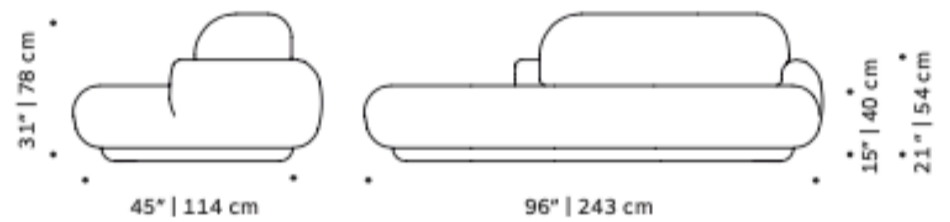

NAKED SINGLE
modular couch