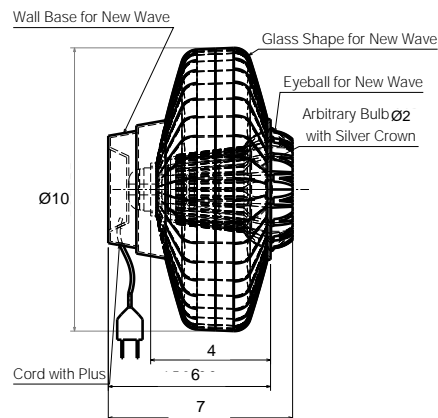

ELECTRICAL:

1,Electrical cord with plug: 110 - 130V Input.

2,LED bulb:

LED A60 with silver crown/gold crown:

Base:E26, Power:3.5W, Color temp:2200K, Lumen:280, Dimmable:Yes, Size:Ø 60 L 102, Voltage: 110 - 130V, Lifespan:15,000 hrs, RA index:80+.

LED G80:

Base:E26, Power:3.5W, Color temp:2200K, Lumen:280, Dimmable:Yes, Size:Ø 80 L 118, Voltage: 110 - 130V, Lifespan:15,000 hrs, RA index:80+.

MOUNTING:

Canopy

LABELING:

MODEL:

- LOL01 22746
- LOL02 22747
- LOL03 22748
- LOL04 22749

DUS230248

LOL04 22749

ORDERING INFORMATION:

Model	Voltage	Bulb	Descriptions of Product	Mounting
LOL01 22746	110-130V	A60	Glass shade D200 with rose painting & golden edge, Socket 26 with golden plating, Golden trumpet, 2.5m 3-cord black tc cable, Black plastic cable locker, Iron canopy D120 with white coating.	Canopy
LOL02 22747	110-130V	A60	Glass shade D200 with smoke painting & silver edge, Socket 26 with silver plating, Silver trumpet, 2.5m 3-cord black tc cable, Black plastic cable locker, Iron canopy D120 with white coating	Canopy
LOL03 22748	110-130V	G80	Glass shade D330 with rose painting & golden edge, Socket 26 with golden plating, Golden trumpet, 2.5m 3-cord black tc cable, Black plastic cable locker, Iron canopy D120 with white coating	Canopy
LOL04 22749	110-130V	G80	Glass shade D330 with smoke painting & silver edge, Socket 26 with silver plating, Silver trumpet, 2.5m 3-cord black tc cable, Black plastic cable locker, Iron canopy D120 with white coating	Canopy
LOL03 22748	110-130V	G80	Glass shade D330 with rose painting & golden edge, Socket 26 with golden plating, Golden trumpet, 2.5m 3-cord black tc cable, Black plastic cable locker, Iron canopy D120 with white coating	Canopy
LOL04 22749	110-130V	G80	Glass shade D330 with smoke painting & silver edge, Socket 26 with silver plating, Silver trumpet, 2.5m 3-cord black tc cable, Black plastic cable locker, Iron canopy D120 with white coating	Canopy