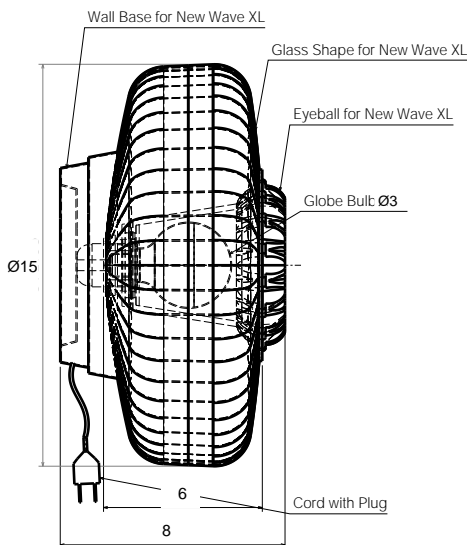

ELECTRICAL:

1,Electrical cord with plug: 110 - 130V Input.

2,LED bulb:

LED A60 with silver crown/gold crown:

Base:E26, Power:3.5W, Color temp:2200K, Lumen:280, Dimmable:Yes, Size:Ø 60 L 102, Voltage: 110 - 130V, Lifespan:15,000 hrs, RA index:80+.

LED G80:

Base:E26, Power:3.5W, Color temp:2200K, Lumen:280, Dimmable:Yes, Size:Ø 80 L 118, Voltage: 110 - 130V, Lifespan:15,000 hrs, RA index:80+.

MOUNTING:

Canopy

LABELING:

MODEL:

- LOL01 22746
- LOL02 22747
- LOL03 22748
- LOL04 22749

DUS230248

LOL04 22749

ORDERING INFORMATION:

Model	Voltage	Bulb	Descriptions of Product	Mounting
LOL01 22746	110-130V	A60	Glass shade D200 with rose painting & golden edge, Socket 26 with golden plating, Golden trumpet, 2.5m 3-cord black tc cable, Black plastic cable locker, Iron canopy D120 with white coating.	Canopy
LOL02 22747	110-130V	A60	Glass shade D200 with smoke painting & silver edge, Socket 26 with silver plating, Silver trumpet, 2.5m 3-cord black tc cable, Black plastic cable locker, Iron canopy D120 with white coating	Canopy
LOL03 22748	110-130V	G80	Glass shade D330 with rose painting & golden edge, Socket 26 with golden plating, Golden trumpet, 2.5m 3-cord black tc cable, Black plastic cable locker, Iron canopy D120 with white coating	Canopy
LOL04 22749	110-130V	G80	Glass shade D330 with smoke painting & silver edge, Socket 26 with silver plating, Silver trumpet, 2.5m 3-cord black tc cable, Black plastic cable locker, Iron canopy D120 with white coating	Canopy
LOL03 22748	110-130V	G80	Glass shade D330 with rose painting & golden edge, Socket 26 with golden plating, Golden trumpet, 2.5m 3-cord black tc cable, Black plastic cable locker, Iron canopy D120 with white coating	Canopy
LOL04 22749	110-130V	G80	Glass shade D330 with smoke painting & silver edge, Socket 26 with silver plating, Silver trumpet, 2.5m 3-cord black tc cable, Black plastic cable locker, Iron canopy D120 with white coating	Canopy