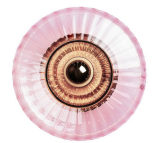

ELECTRICAL:

1,Electrical cord with plug: 110 - 130V Input.

2,LED bulb:

LED A60 with silver crown/gold crown:

Base:E26, Power:3.5W, Color temp:2200K, Lumen:280, Dimmable:Yes, Size:Ø 60 L 102, Voltage: 110 - 130V, Lifespan:15,000 hrs, RA index:80+.

LED G80:

Base:E26, Power:3.5W, Color temp:2200K, Lumen:280, Dimmable:Yes, Size:Ø 80 L 118, Voltage: 110 - 130V, Lifespan:15,000 hrs, RA index:80+.

MOUNTING:

Canopy

LABELING:

MODEL:

- LOL01 22746
- LOL02 22747
- LOL03 22748
- LOL04 22749

DUS230248

LOL04 22749

ORDERING INFORMATION:

Model	Voltage	Bulb	Descriptions of Product	Mounting
LOL01 22746	110-130V	A60	Glass shade D200 with rose painting & golden edge, Socket 26 with golden plating, Golden trumpet, 2.5m 3-cord black tc cable, Black plastic cable locker, Iron canopy D120 with white coating.	Canopy
LOL02 22747	110-130V	A60	Glass shade D200 with smoke painting & silver edge, Socket 26 with silver plating, Silver trumpet, 2.5m 3-cord black tc cable, Black plastic cable locker, Iron canopy D120 with white coating	Canopy
LOL03 22748	110-130V	G80	Glass shade D330 with rose painting & golden edge, Socket 26 with golden plating, Golden trumpet, 2.5m 3-cord black tc cable, Black plastic cable locker, Iron canopy D120 with white coating	Canopy
LOL04 22749	110-130V	G80	Glass shade D330 with smoke painting & silver edge, Socket 26 with silver plating, Silver trumpet, 2.5m 3-cord black tc cable, Black plastic cable locker, Iron canopy D120 with white coating	Canopy
LOL03 22748	110-130V	G80	Glass shade D330 with rose painting & golden edge, Socket 26 with golden plating, Golden trumpet, 2.5m 3-cord black tc cable, Black plastic cable locker, Iron canopy D120 with white coating	Canopy
LOL04 22749	110-130V	G80	Glass shade D330 with smoke painting & silver edge, Socket 26 with silver plating, Silver trumpet, 2.5m 3-cord black tc cable, Black plastic cable locker, Iron canopy D120 with white coating	Canopy