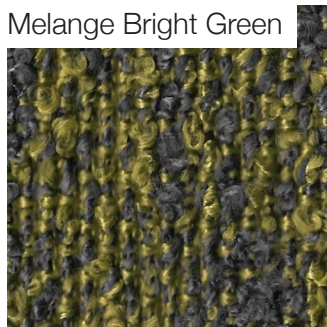

River Bed

Green Kelp

---

Panama

---

Panama White

Panama Clay

Panama Green

Panama Blue

---

Bouclé Melange

---

Melange White

Melange Dove Gray

Melange Bright Green

Melange Blue

---

Nativo

---

Alto White

Pickled Bean

Old Copper

Sand

Gunsmoke

Blue Mirage

Metal Green

Lime Green