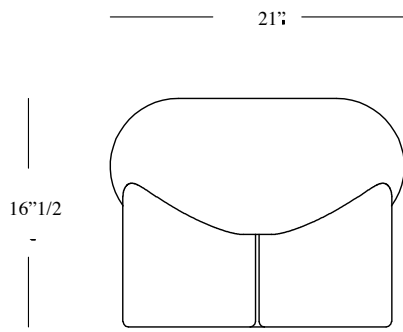

### **Upholstery Special Collection**

Leather  
Nabuk  
Bouclé

*54x54x cm seat height 42 cm*

*21"x 21"x seat height 16"1/2*

### **POSSIBLE CUSTOMISATION**

Seat Height

Seat: Carved plywood structure with recess to accept legs. Padded with several layers of non-deformable foam. Lined and upholstered in any of our range of fabrics or customers own material. Legs: Padded and upholstered wooden legs with fixings to seat. Felt glides. Upholstery non-removable. Comes assembled.

# Dimensions

---

Cod. OLLIE