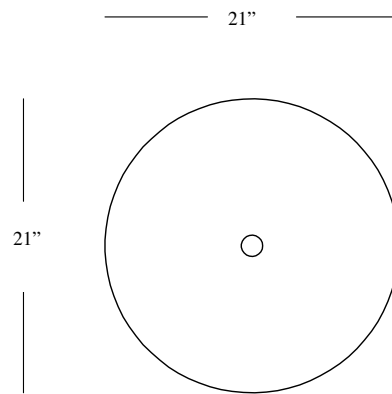

### **Upholstery Special Collection**

Leather  
Nabuk  
Bouclé

*54x54x cm seat height 42 cm*

*21"x 21"x seat height 16"1/2*

# Dimensions

---

Cod. OLLIE