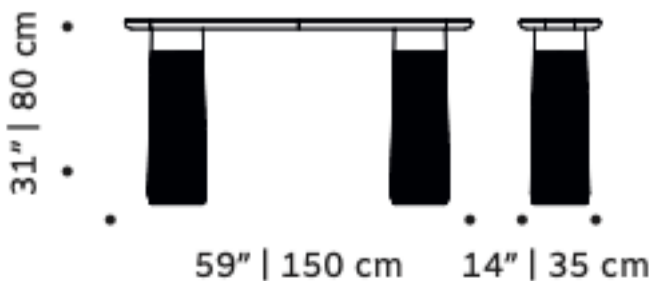

Size: 59" W x 14"D x 31" H

POPPY CONSOLE TABLE
ESTREMOZ MARBLE BASE + NUDE LACQUERED TOP

POPPY CONSOLE TABLE
TRAVERTINE MARBLE BASE + TOP

POPPY
console

MB

COLLECTION

STONES + LACQUERED WOOD FINISHES

Estremoz