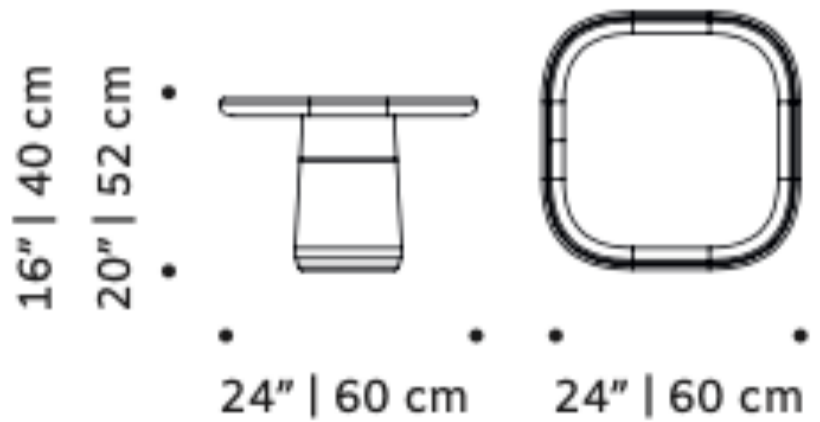

Size: 24" W x 24"D x 20" H

POPPY SIDE TABLE
ESTREMOZ MARBLE BASE + NUDE LACQUERED TOP

POPPY SIDE TABLE
ESTREMOZ MARBLE BASE + NUDE LACQUERED TOP

POPPY SIDE TABLE
TRAVERTINE MARBLE BASE + TOP

MB

COLLECTION

STONES + LACQUERED WOOD FINISHES