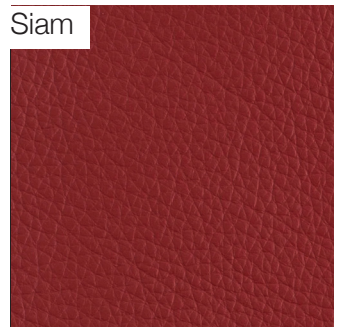

Upholstery Special Collection

Leather

Siam