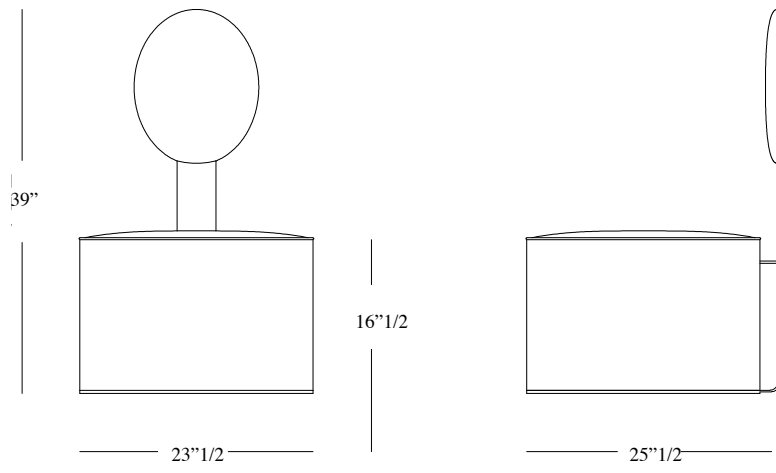

Dimensions

Cod. POP