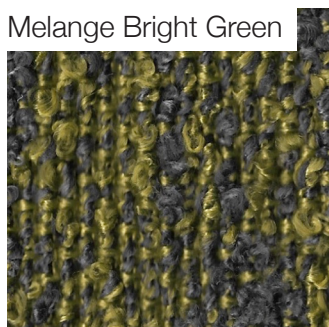

River Bed

Green Kelp

---

Panama

---

Panama White

Panama Clay

Panama Green

Panama Blue

---

Bouclé Melange

---

Melange White

Melange Dove Gray

Melange Bright Green

Melange Blue

---

Nativo

---

Alto White

Pickled Bean

Old Copper

Sand

Gunsmoke

Blue Mirage

Metal Green

Lime Green