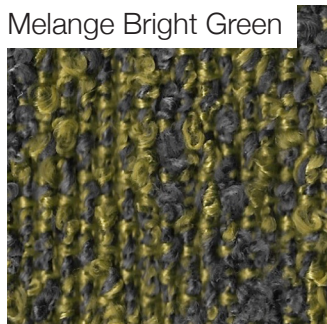

River Bed

Green Kelp

---

Panama

---

Panama White

Panama Clay

Panama Green

Panama Blue

---

Bouclé Melange

---

Melange White

Melange Dove Gray

Melange Bright Green

Melange Blue

---

Nativo

---

Alto White

Pickled Bean

Old Copper

Sand

Gunsmoke

Blue Mirage

Metal Green

Lime Green