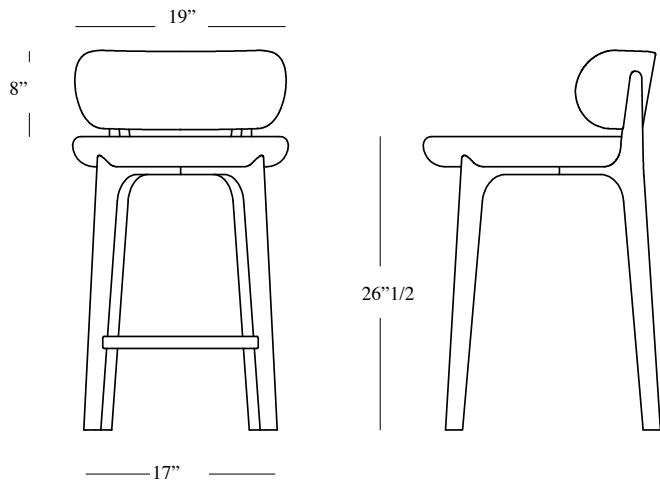

Cod. RICHBB