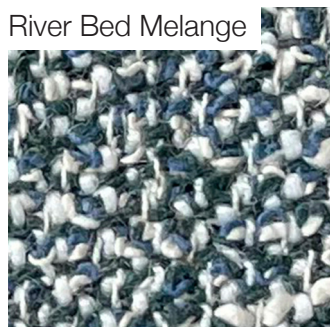

Pale Indigo

Orange

---

## Cocò

---

Desert Storm

Quill Grey

Friar Grey

River Bed Melange

Kelp Melange

Mystic Melange

Colour samples are an indication only and do not replace the use of real samples when ordering, since it is impossible to guarantee a screen reproduction identical to the original.

---

Velvet

---