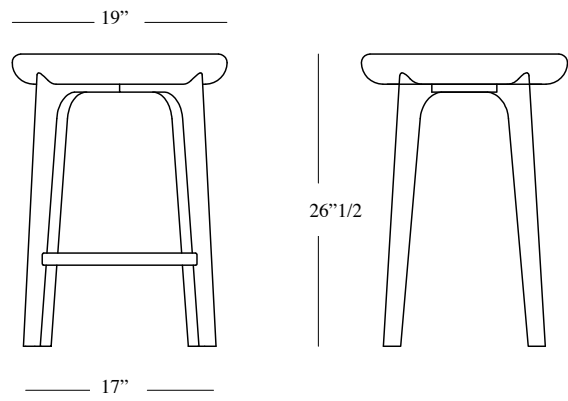

### Upholstery Special Collection

Leather  
Nabuk  
Bouclé

50x50x88 H cm seat height 68 cm    19"x 19"x 34"1/2H seat height 26"1/2

### POSSIBLE CUSTOMISATION

Seat Height

Any RAL for the wood

Upholstered elements: Curved plywood structure with two layers of non-deformable foam, lined and upholstered in any of our range of fabrics or customers own material. Legs: Solid stained Ash wood legs with cross joint under seat. Rubber feet. Hidden fixings. Upholstery non-removable. Comes assembled.

# Dimensions

---

Cod. RICHB

Cod. RICHBB

---