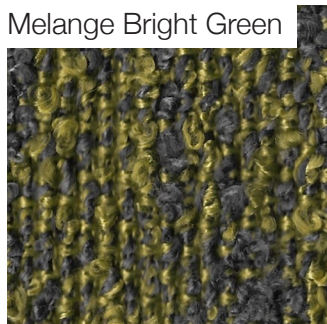

Suede

Colour samples are an indication only and do not replace the use of real samples when ordering, since it is impossible to guarantee a screen reproduction identical to the original.

Soft Bouclé

Alabaster

Olive Haze

Millbroke

Redwood

Cedar

River Bed

Green Kelp

Panama

Panama White

Panama Clay

Panama Green

Panama Blue

Bouclé Melange

Melange White

Melange Dove Gray

Melange Bright Green

Melange Blue

Nativo

Alto White

Pickled Bean

Old Copper

Sand

Gunsmoke

Blue Mirage

Metal Green