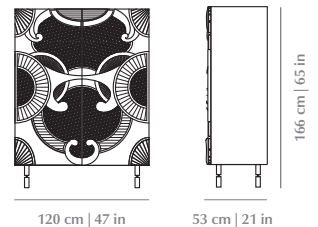

// as pictured

Structure Exterior – Nude Lacquered Mdf Matte finish

Structure Interior – Fuchsia Lacquered Mdf Highgloss finish

Rattan – Natural rattan

Feet – Stainless Steel Plated Polished Brass