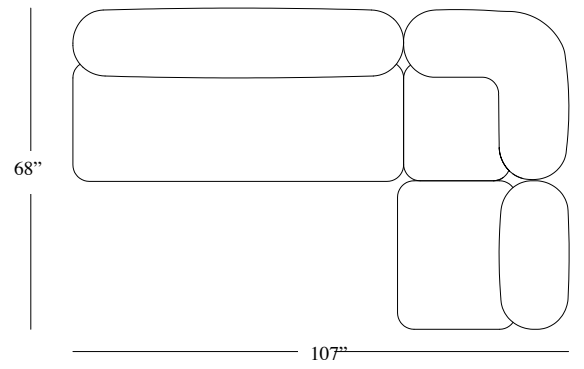

31"1/2 x 36" x 28"H seat height 16"1/2  
36" x 36" x 28"H seat height 16"1/2  
107" x 68" x 28"H seat height 16"1/2  
143" x 68" x 28"H seat height 16"1/2  
143" x 107" x 28"H seat height 16"1/2

# Dimensions

---

Cod. YMN1S

Cod. YMN1SC

Cod. YMN2S

Cod. YMN1S1SC2S

Cod. YMN2S1SC1S

Cod. YMNU1S