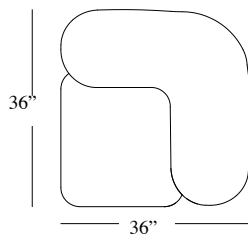

### Upholstery Special Collection

Leather  
Nabuk  
Bouclé

80x92x72 H cm seat height 42 cm  
92x92x72 H cm seat height 42 cm  
272x172x72 H cm seat height 42 cm  
364x172x72 H cm seat height 42 cm  
364x272x72 H cm seat height 42 cm

31"1/2 x 36" x 28"H seat height 16"1/2  
36" x 36" x 28"H seat height 16"1/2  
107" x 68" x 28"H seat height 16"1/2  
143" x 68" x 28"H seat height 16"1/2  
143" x 107" x 28"H seat height 16"1/2

# Dimensions

---

Cod. YMN1S

Cod. YMN1SC

Cod. YMN2S

Cod. YMN1S1SC2S

Cod. YMN2S1SC1S

Cod. YMNU1S