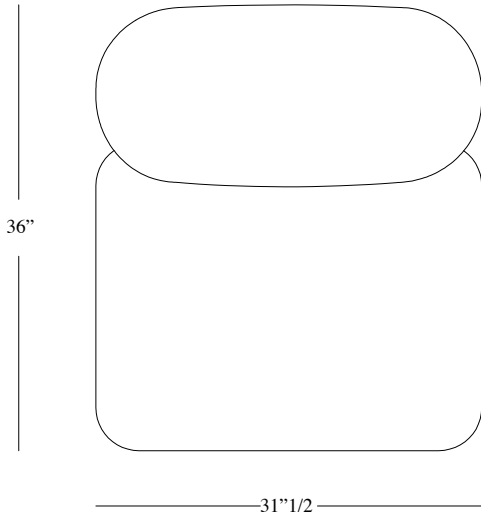

### Upholstery Special Collection

Leather  
Nabuk  
Bouclé

80x92x72 H cm seat height 42 cm    31"1/2 x 36" x 28"H seat height 16"1/2

### POSSIBLE CUSTOMISATION

Back and Seat Height  
Width  
Depth

Any RAL for the wood

Seat: Plywood structure with elasticated webbing supporting several layers of non-deformable foam. Lined and upholstered in any of our range of fabrics or customers own material. Back: Plywood structure with several layers of carved non-deformable foam. Frame: Parallel slats of solid Ash wood joined to the wood structure at the reverse of the sofa. Felt glides. Upholstery non-removable. Comes assembled.

## Dimensions

---

Cod. YMN1S

31"1/2 x 36" x 28"H seat height 16"1/2  
36" x 36" x 28"H seat height 16"1/2  
107" x 68" x 28"H seat height 16"1/2  
143" x 68" x 28"H seat height 16"1/2  
143" x 107" x 28"H seat height 16"1/2