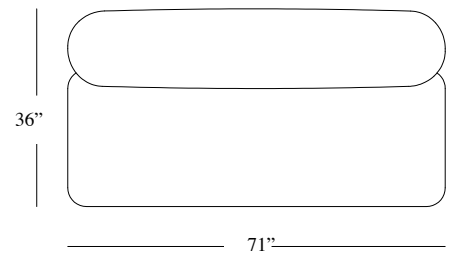

31"1/2 x 36" x 28"H seat height 16"1/2  
36" x 36" x 28"H seat height 16"1/2  
107" x 68" x 28"H seat height 16"1/2  
143" x 68" x 28"H seat height 16"1/2  
143" x 107" x 28"H seat height 16"1/2

# Dimensions

---

Cod. YMN1S

Cod. YMN1SC

Cod. YMN2S

Cod. YMN1S1SC2S

Cod. YMN2S1SC1S

Cod. YMNU1S