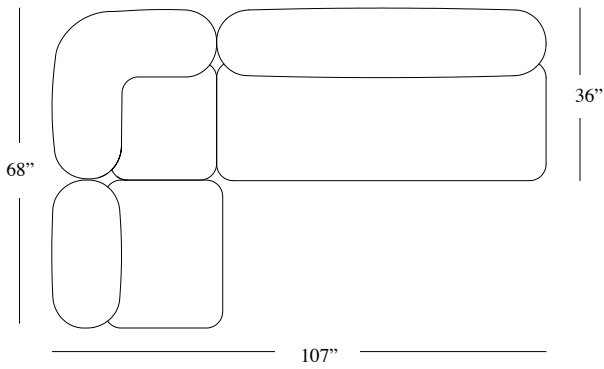

31"1/2 x 36" x 28"H seat height 16"1/2  
36" x 36" x 28"H seat height 16"1/2  
107" x 68" x 28"H seat height 16"1/2  
143" x 68" x 28"H seat height 16"1/2  
143" x 107" x 28"H seat height 16"1/2

# Dimensions

---

Cod. YMN1S

Cod. YMN1SC

Cod. YMN2S

Cod. YMN1S1SC2S

Cod. YMN2S1SC1S

Cod. YMNU1S