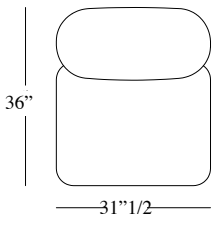

Dimensions

Cod. YMN1S