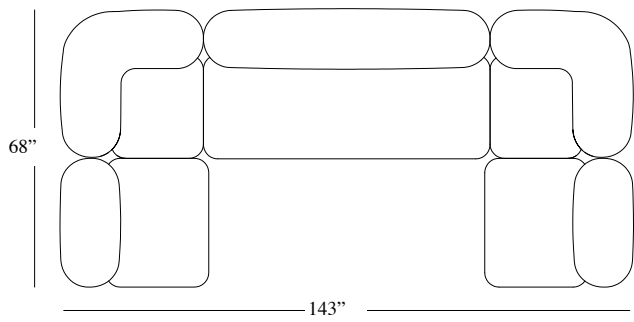

31"1/2 x 36" x 28"H seat height 16"1/2  
36" x 36" x 28"H seat height 16"1/2  
107" x 68" x 28"H seat height 16"1/2  
143" x 68" x 28"H seat height 16"1/2  
143" x 107" x 28"H seat height 16"1/2

# Dimensions

---

Cod. YMN1S

Cod. YMN1SC

Cod. YMN2S

Cod. YMN1S1SC2S

Cod. YMN2S1SC1S

Cod. YMNU1S