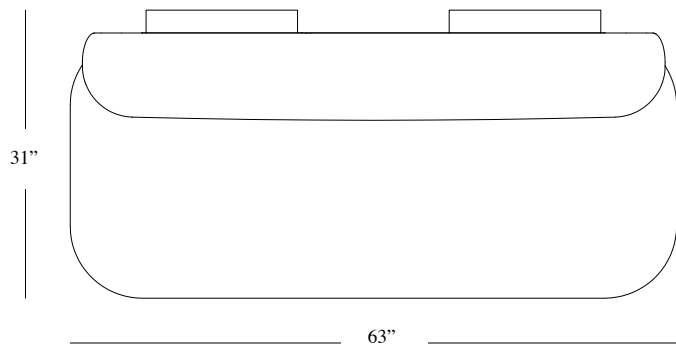

### Upholstery Special Collection

Leather  
Nabuk  
Bouclé

70x70 cm seat height 42 cm  
80x80x72 H cm seat height 42 cm  
160x80x72 H cm seat height 42 cm  
240x150x72 H cm seat height 42 cm  
300x150x72 H cm seat height 42 cm

28" x 28" seat height 16"1/2  
31" x 31" x 28" H seat height 16"1/2  
63" x 31" x 28" H seat height 16"1/2  
94" x 59" x 28" H seat height 16"1/2  
118" x 59" x 28" H seat height 16"1/2  
118" x 90" x 28" H seat height 16"1/2

## POSSIBLE CUSTOMISATION

Back and Seat Height  
Width  
Depth

Any RAL for the wood

Seat: Plywood structure with elasticated webbing supporting several layers of non-deformable foam. Lined and upholstered in any of our range of fabrics or customers own material. Back: Plywood structure with several layers of non-deformable foam. Frame: Solid Ash wood with stained veneer joined at 45 degree angle with steel bracket. Felt glides. Upholstery non-removable. Comes assembled.

## Dimensions

---

Cod. YSH2S