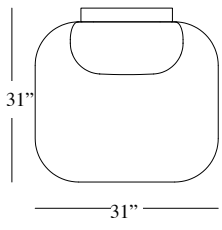

28" x 28" seat height 16"1/2  
31" x 31" x 28" H seat height 16"1/2  
63" x 31" x 28" H seat height 16"1/2  
94" x 59" x 28" H seat height 16"1/2  
118" x 59" x 28" H seat height 16"1/2  
118" x 90" x 28" H seat height 16"1/2

### Upholstery Special Collection

Leather  
Nabuk  
Bouclé

70x70 cm seat height 42 cm  
80x80x72 H cm seat height 42 cm  
160x80x72 H cm seat height 42 cm  
240x150x72 H cm seat height 42 cm  
300x150x72 H cm seat height 42 cm  
300x230x72 H cm seat height 42 cm

# Dimensions

Cod. YSH1S

Cod. YSH1C

Cod. YSH2S

Cod. YSH1S1C2S

Cod. YSH2S1C1S

Cod. YSHU1S

Cod. YSHU2S1S