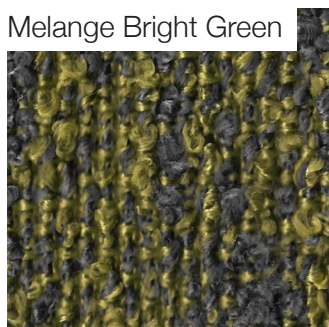

Olive Haze

Millbroke

Redwood

Cedar

River Bed

Green Kelp

---

Panama

---

Panama White

Panama Clay

Panama Green

Panama Blue

---

Bouclé Melange

---

Melange White

Melange Dove Gray

Melange Bright Green

Melange Blue