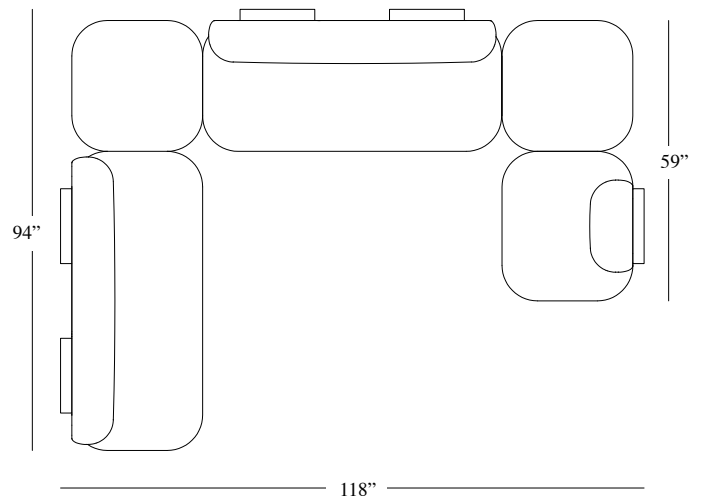

28" x 28" seat height 16"1/2  
31" x 31" x 28" H seat height 16"1/2  
63" x 31" x 28" H seat height 16"1/2  
94" x 59" x 28" H seat height 16"1/2  
118" x 59" x 28" H seat height 16"1/2  
118" x 90" x 28" H seat height 16"1/2

# Dimensions

Cod. YSH1S

Cod. YSH1C

Cod. YSH2S

Cod. YSH1S1C2S

Cod. YSH2S1C1S

Cod. YSHU1S

Cod. YSHU2S1S