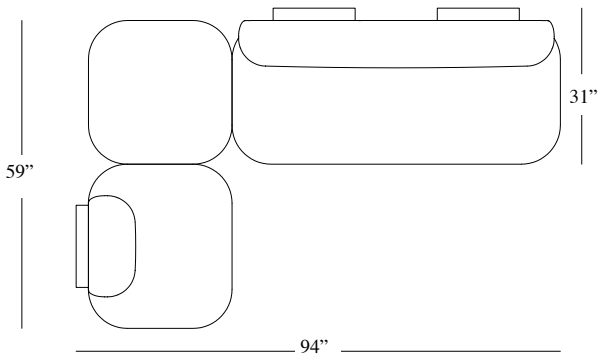

28" x 28" seat height 16"1/2  
31" x 31" x 28" H seat height 16"1/2  
63" x 31" x 28" H seat height 16"1/2  
94" x 59" x 28" H seat height 16"1/2  
118" x 59" x 28" H seat height 16"1/2  
118" x 90" x 28" H seat height 16"1/2

# Dimensions

Cod. YSH1S

Cod. YSH1C

Cod. YSH2S

Cod. YSH1S1C2S

Cod. YSH2S1C1S

Cod. YSHU1S

Cod. YSHU2S1S