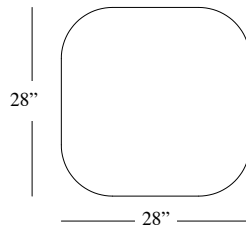

28" x 28" seat height 16"1/2  
31" x 31" x 28" H seat height 16"1/2  
63" x 31" x 28" H seat height 16"1/2  
94" x 59" x 28" H seat height 16"1/2  
118" x 59" x 28" H seat height 16"1/2  
118" x 90" x 28" H seat height 16"1/2

### Upholstery Special Collection

Leather  
Nabuk  
Bouclé

70x70 cm seat height 42 cm  
80x80x72 H cm seat height 42 cm  
160x80x72 H cm seat height 42 cm  
240x150x72 H cm seat height 42 cm  
300x150x72 H cm seat height 42 cm  
300x230x72 H cm seat height 42 cm

# Dimensions

Cod. YSH1S

Cod. YSH1C

Cod. YSH2S

Cod. YSH1S1C2S

Cod. YSH2S1C1S

Cod. YSHU1S

Cod. YSHU2S1S