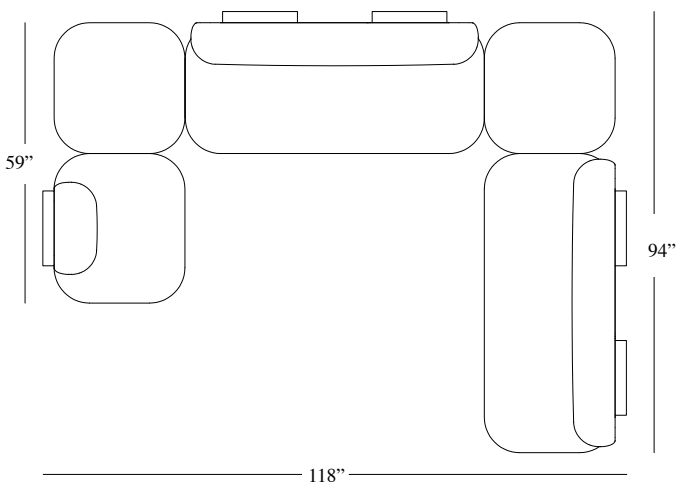

Cod. YSHU1S2S