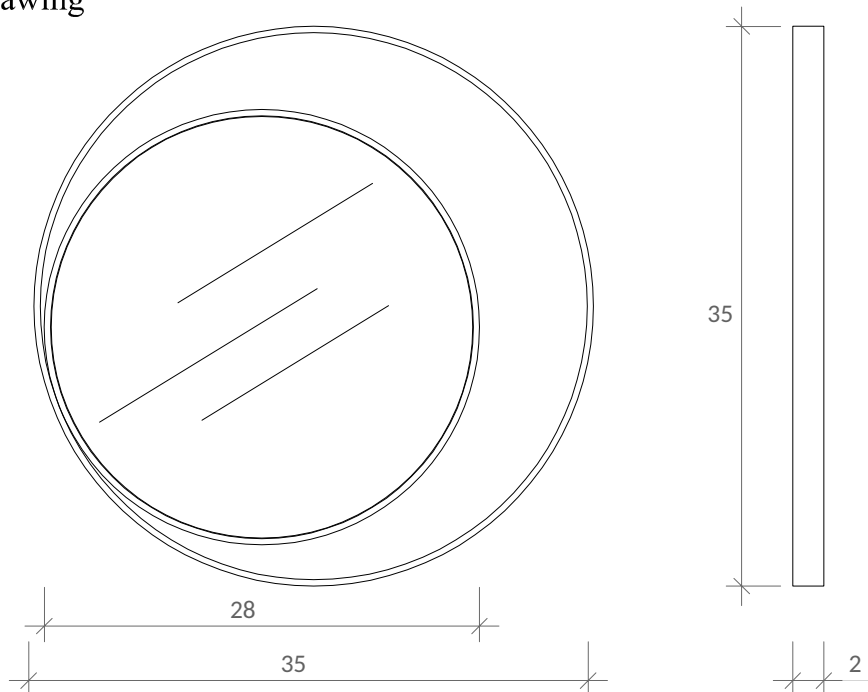

ECLISSE mirror double version

Width: 35

Height: 35

Depth: 2

Structure: Wooden frame available in antique gold or matt/glossy lacquer

Notes: double version

Technical drawing

MB
COLLECTION